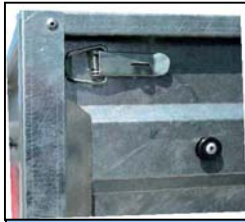

# Easyline

*A Lightweight Trailer to suit your budget.*

Reinforced Mudguards

Hidden Gatelocks

Hidden Gatelocks

Safe release of tilt

Easy Tilt

Gatelocks for ABS lid

## Accessories for Easyline

Flat Cover

ABS Lid - Lockable

Load bars and Cycle carrier.

Jockey Wheel and bracket.

Spare wheel & Carrier

*Choose between three models*

Model	Floor/sidepanels	Int. dimensions LxWxH mm	Axleload kgs	Payload kgs	Netweight kgs	Wheel size	Coupling mm	Flat cover	ABS lid lockable	Jockey wheel	Jockey wheel bracket	Spare wheel	Spare wheel carrier	Load bars	
Easyline TP Trailer Programme - technical specifications								Accessories							
TP 105	Steel	1050x 840x320	400	327	73	8"	50	x	x	x	x	x	x	x	
TP 125	Steel	1190x 910x350	450	371	79	8"	50	x	x	x	x	x	x	x	