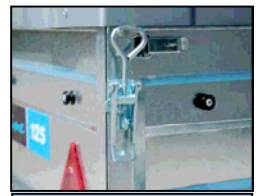

# Easyline

*A Lightweight Trailer to suit your budget.*

Reinforced Mudguards

Hidden Gatelocks

Hidden Gatelocks

Safe release of tilt

Easy Tilt

Gatelocks for ABS lid

## Accessories for Easyline

Flat Cover

ABS Lid - Lockable

Load bars and Cycle carrier.

Jockey Wheel and bracket.

Spare wheel & Carrier

*Choose between three models*

Model	Floor/sidepanels	Int. dimensions LxWxH mm	Axleload kgs	Payload kgs	Netweight kgs	Wheel size	Coupling mm	Flat cover	ABS lid lockable	Jockey wheel	Jockey wheel bracket	Spare wheel	Spare wheel carrier	Load bars	
Easyline TP Trailer Programme - technical specifications								Accessories							
TP 105	Steel	1050x 840x320	400	327	73	8"	50	x	x	x	x	x	x	x	
TP 125	Steel	1190x 910x350	450	371	79	8"	50	x	x	x	x	x	x	x	